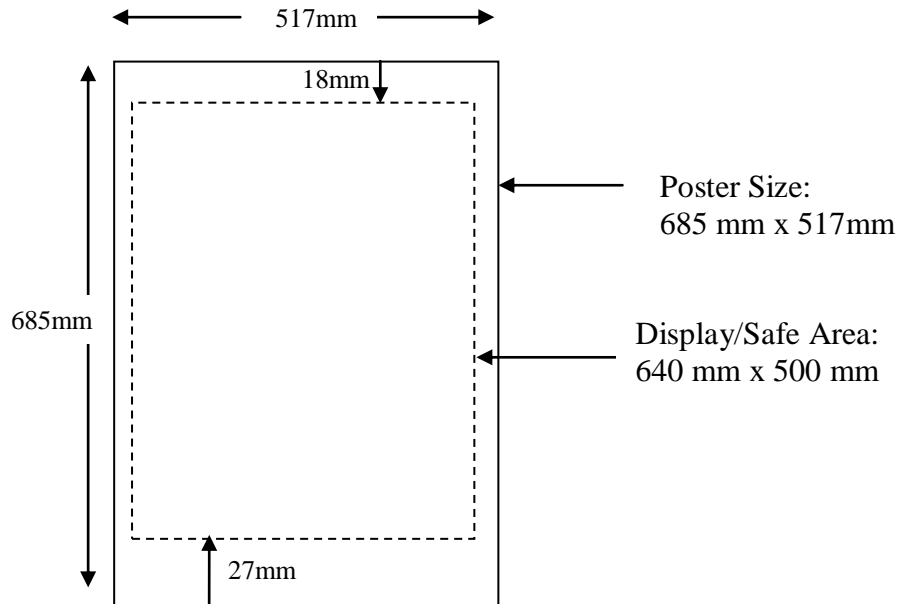

## Citybox Poster Dimensions;

Trim Size: 685mm x 517mm (**portrait**)  
Safe Area: Total 640mm x 500mm

Please ensure that all text and artwork are at least:

- 18mm from top
- 27mm from bottom

Bleed background colour out to the trim size

## Paper;

Minimum 170 gsm Art Paper Recommended